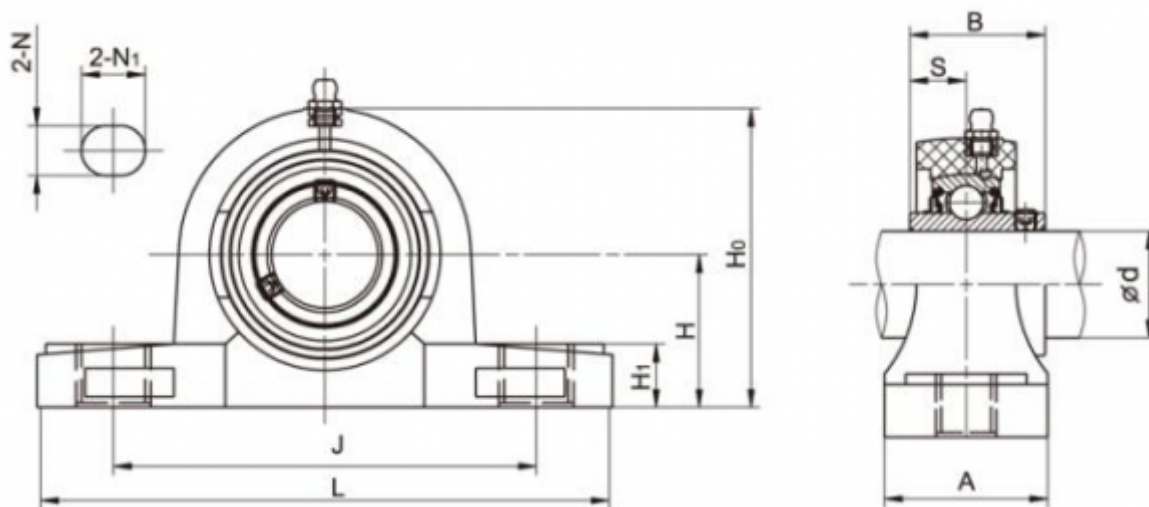

Data Sheet

Article number: 54810622041

Description: Pillow block TP-SUCP204 LDK f/shaft dia.20 mm
Insert stainless, house black thermopl.

Measures

A = 38	L = 127
B = 31	N = 11
Bolt = M10	N1 = 14
d = 20	S = 12.7
H = 33.3	
H0 = 65.5	
H1 = 15	
J = 95	